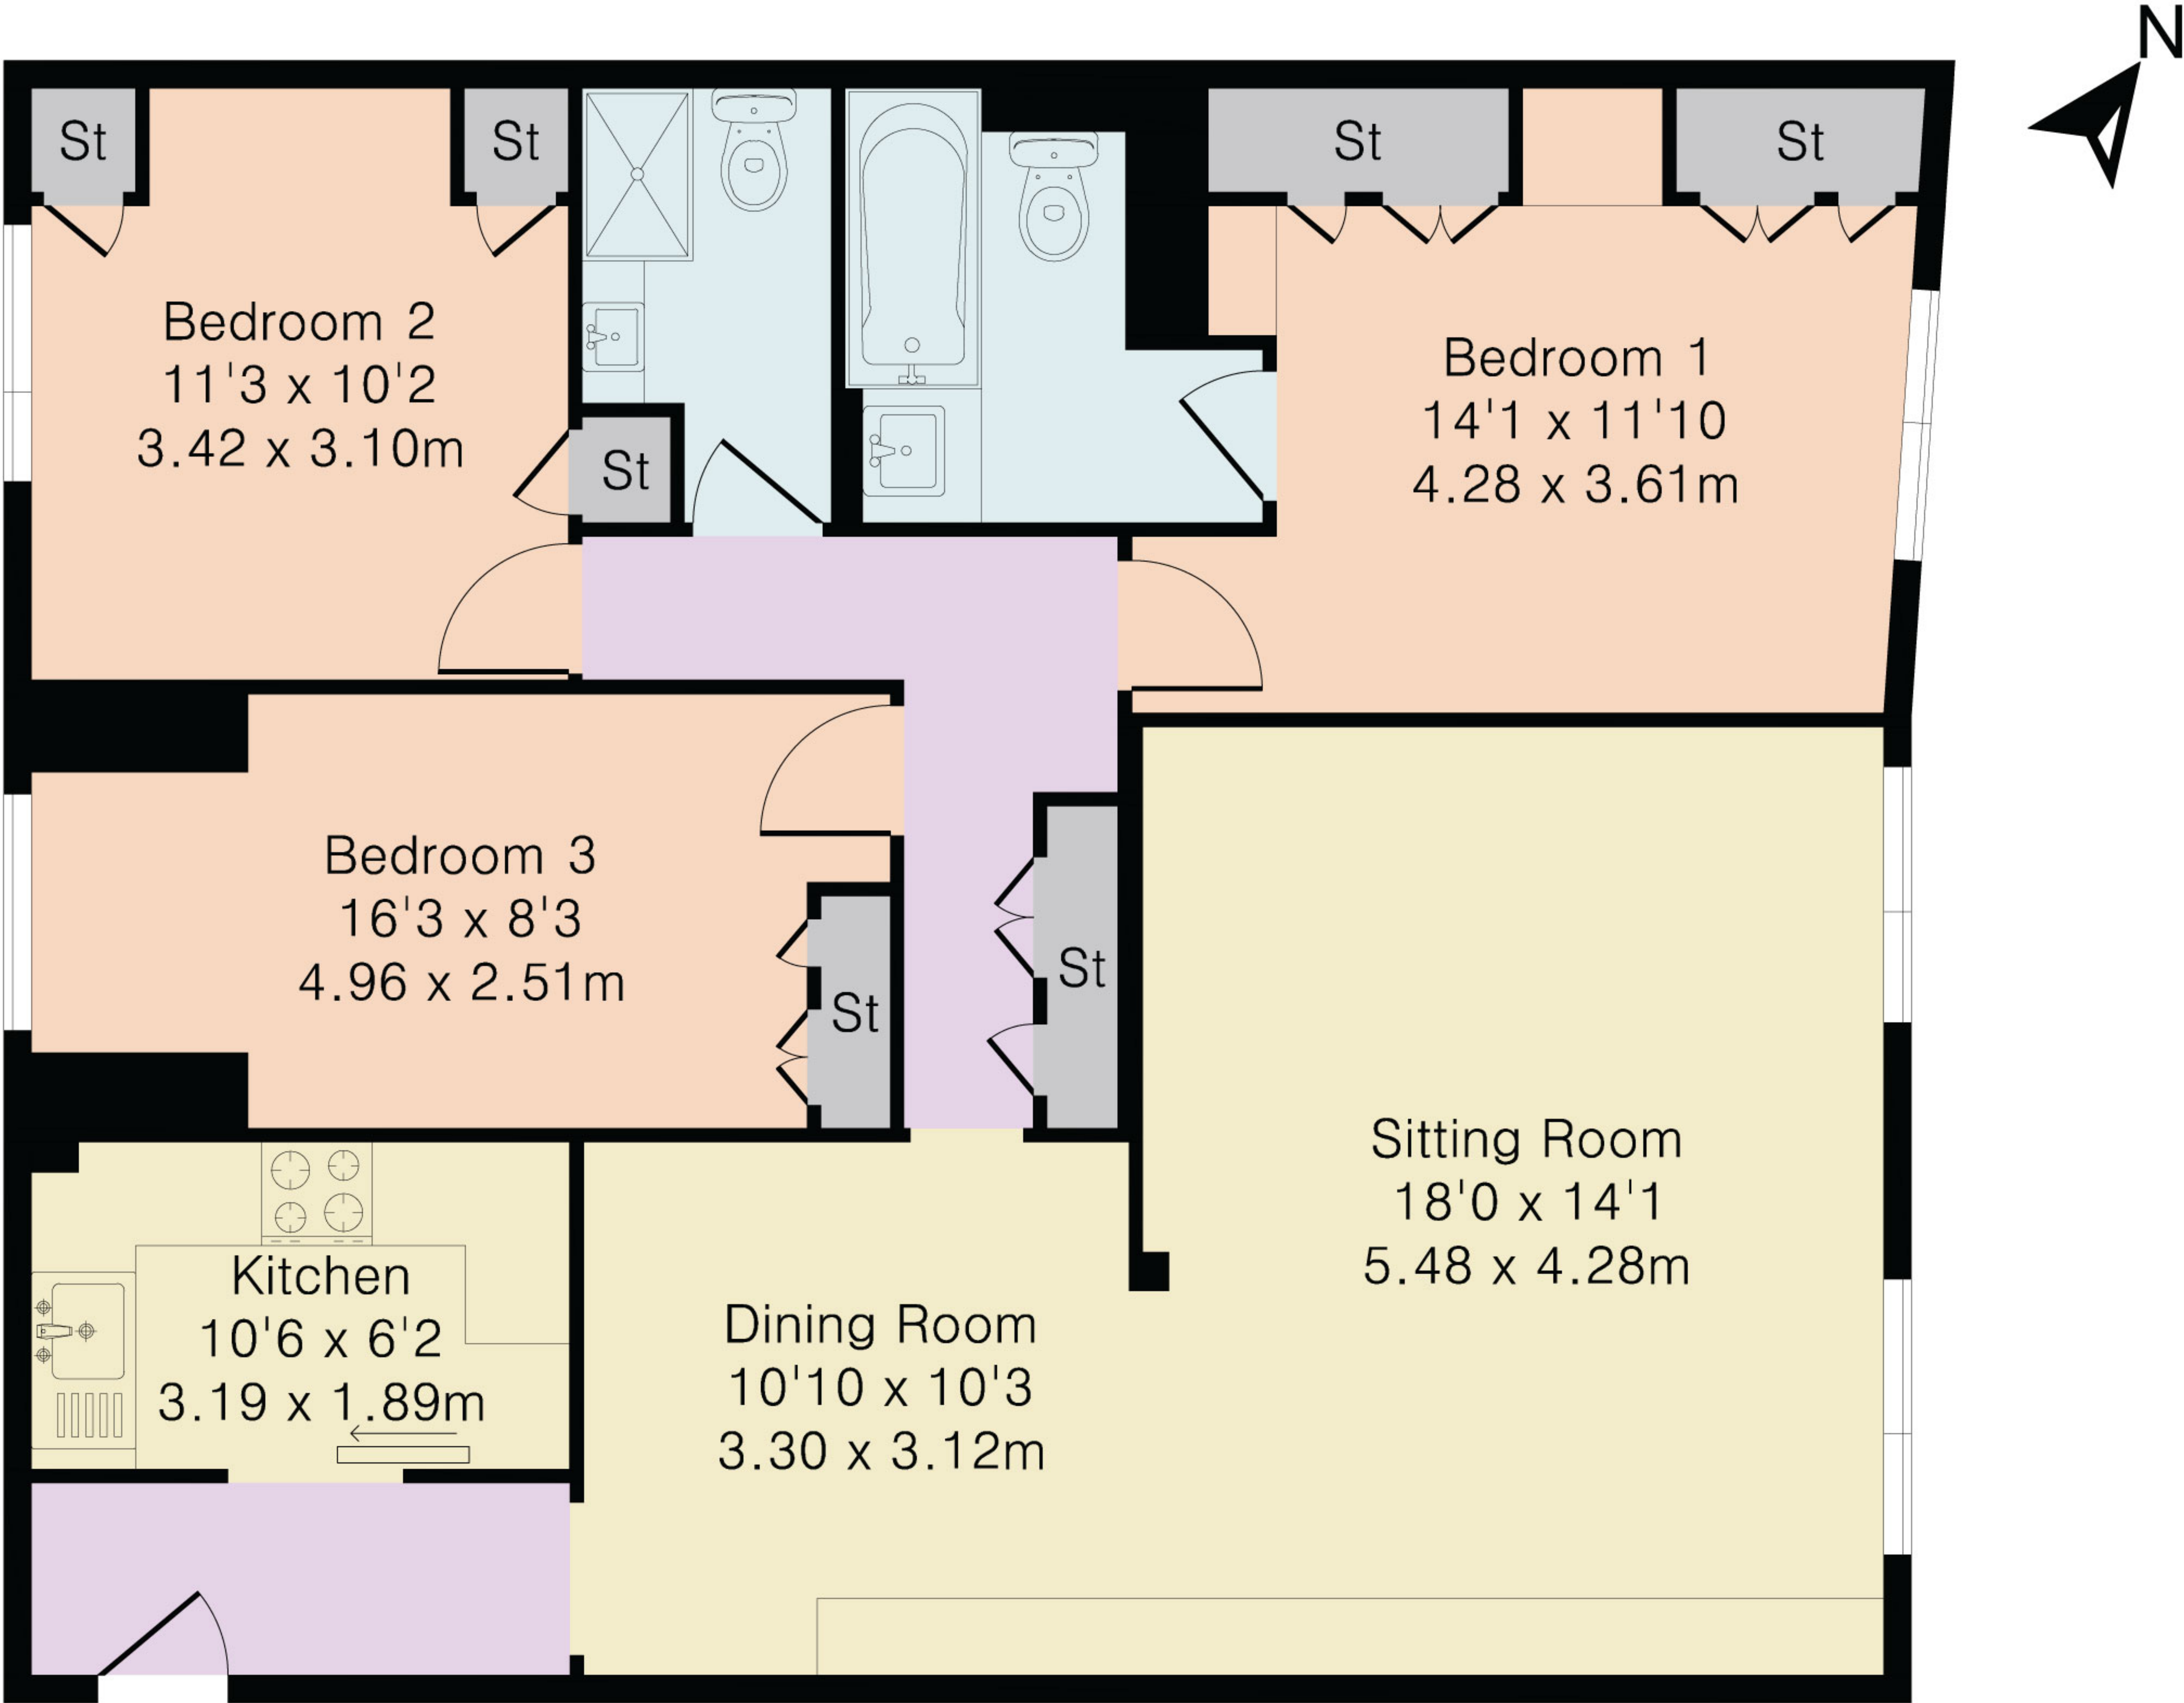

# Approximate Gross Internal Area 1061 sq ft - 99 sq m

Fifth Floor