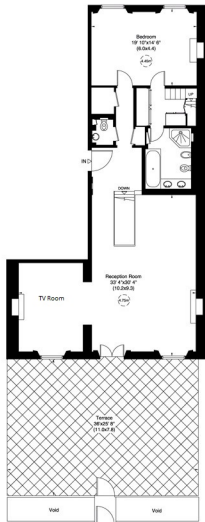

Ground Floor