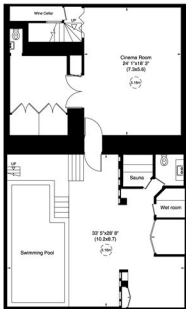

57A Princes Gate, SW7

Gross internal area (approx.)

668 Sq m (7187 Sq ft)

For identification only. Not to Scale

Floor Plan by capitalgroup.com 020 8671 7222

ATTENTION: HAMNET

Basement