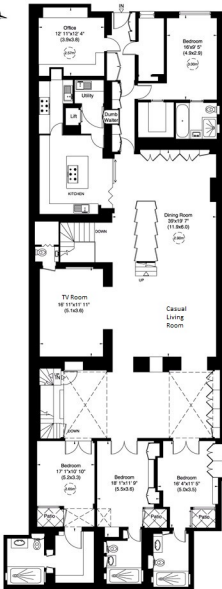

Lower Ground Floor