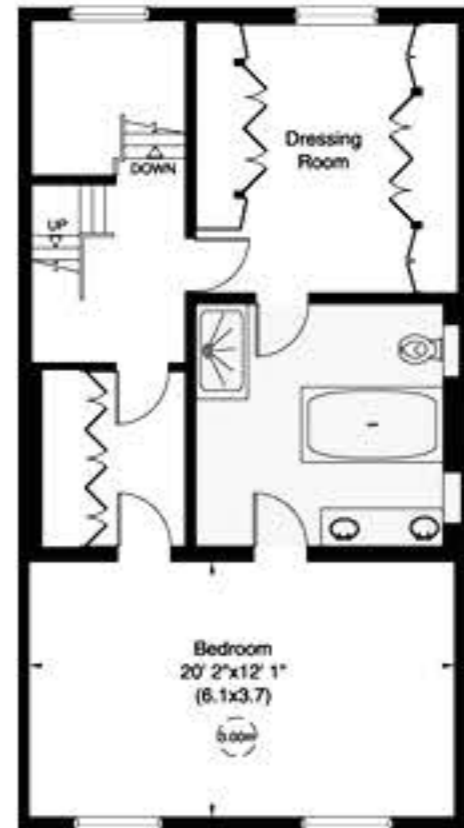

Lower Ground Floor

Ground Floor

First Floor

First Floor

### Hanover Terrace, NW1

Gross internal area (approx.)  
 450 Sq m (4849 Sq ft) Including Vaults  
 421 Sq m (4533 Sq ft) Excluding Vaults  
 Figures exclude Mews

### Mews

Gross internal area  
 102 Sq m (1103)  
 For identification only. Not to Scale

Floor Plan by capital group 020 8671 7222

Third Floor

Second Floor