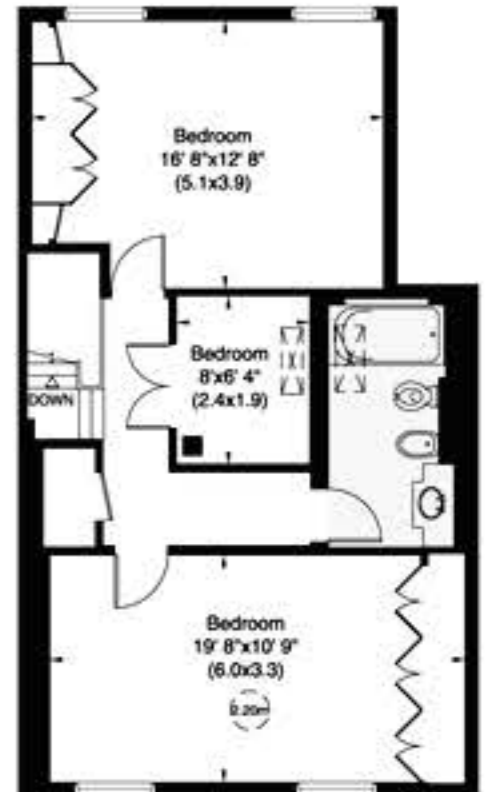

Lower Ground Floor

Ground Floor

First Floor

First Floor

### Hanover Terrace, NW1

Gross internal area (approx.)  
 450 Sq m (4849 Sq ft) Including Vaults  
 421 Sq m (4533 Sq ft) Excluding Vaults  
 Figures exclude Mews

### Mews

Gross internal area  
 102 Sq m (1103)  
 For identification only. Not to Scale

Floor Plan by capital group 020 8671 7222

Third Floor

Second Floor