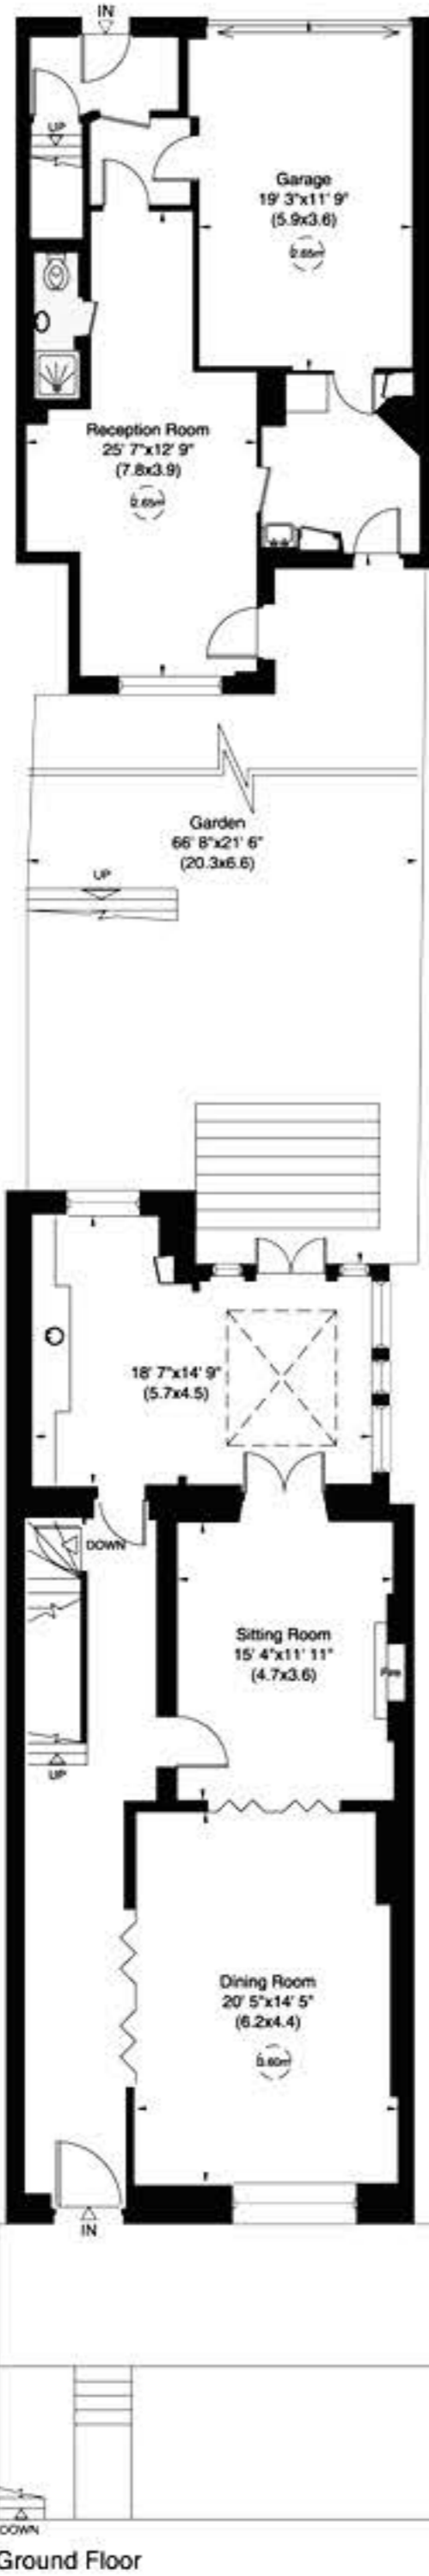

Lower Ground Floor

Ground Floor

First Floor

First Floor

### Hanover Terrace, NW1

Gross internal area (approx.)  
 450 Sq m (4849 Sq ft) Including Vaults  
 421 Sq m (4533 Sq ft) Excluding Vaults  
 Figures exclude Mews

### Mews

Gross internal area  
 102 Sq m (1103)  
 For identification only. Not to Scale

Floor Plan by capital group 020 8671 7222

Third Floor

Second Floor