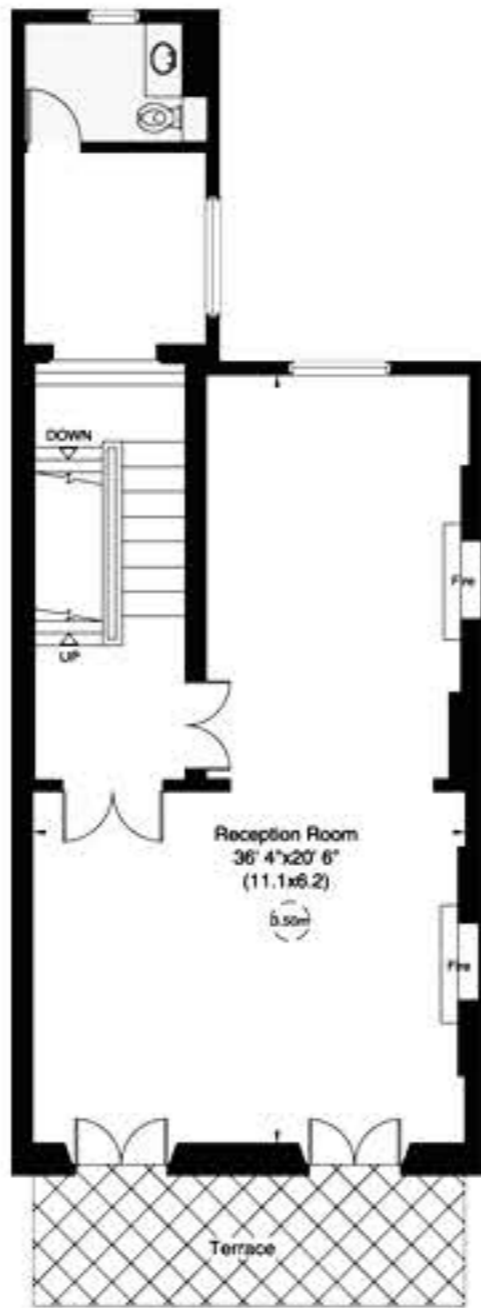

Lower Ground Floor

Ground Floor

First Floor

First Floor

### Hanover Terrace, NW1

Gross internal area (approx.)  
 450 Sq m (4849 Sq ft) Including Vaults  
 421 Sq m (4533 Sq ft) Excluding Vaults  
 Figures exclude Mews

### Mews

Gross internal area  
 102 Sq m (1103)  
 For identification only. Not to Scale

Floor Plan by capital group 020 8671 7222

Third Floor

Second Floor