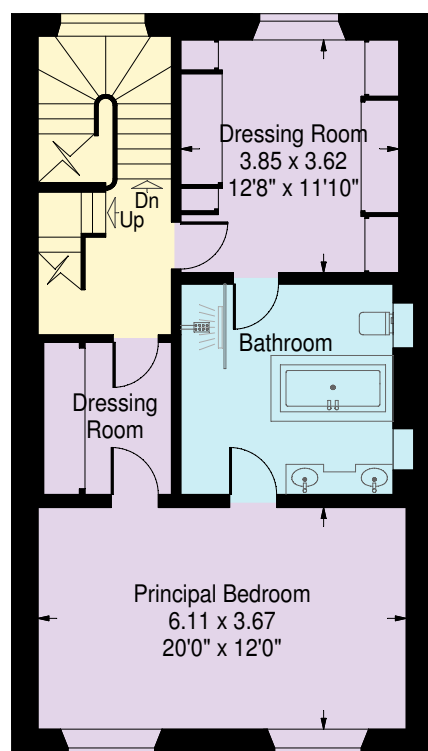

First Floor (Mews house)

Hanover Terrace,
London NW1

Approximate Gross Internal Area:
Total - 567.0 sq.m. / 6103 sq.ft.

Lower Ground Floor

Ground Floor

Third Floor

Second Floor

First Floor