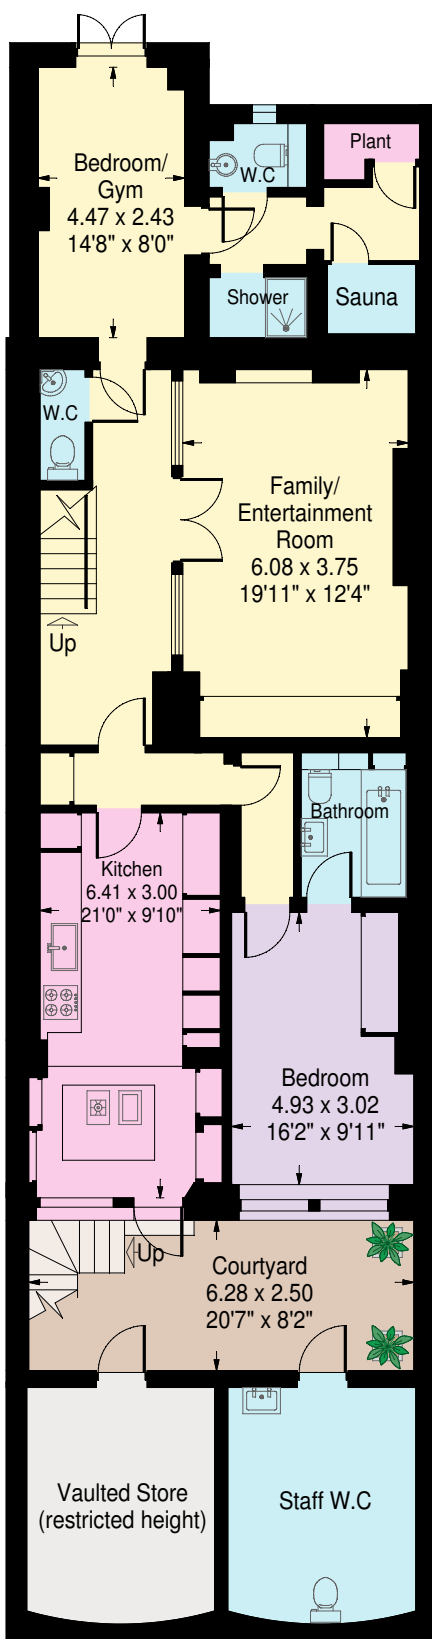

First Floor (Mews house)

Hanover Terrace,
London NW1

Approximate Gross Internal Area:
Total - 567.0 sq.m. / 6103 sq.ft.

Lower Ground Floor

Ground Floor

Third Floor

Second Floor

First Floor