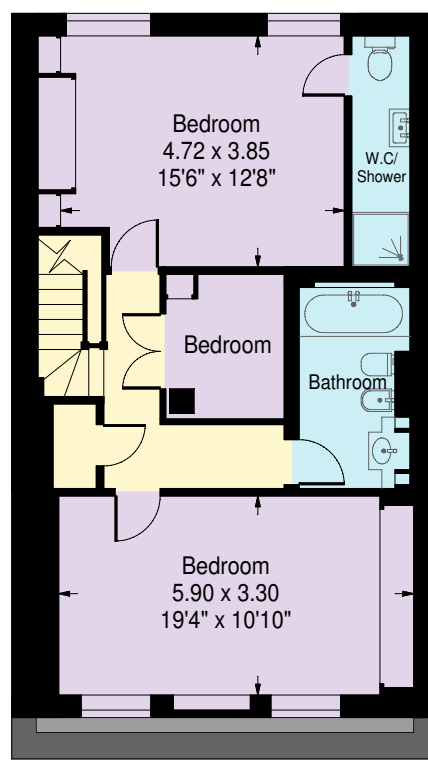

First Floor (Mews house)

Hanover Terrace,
London NW1

Approximate Gross Internal Area:
Total - 567.0 sq.m. / 6103 sq.ft.

Lower Ground Floor

Ground Floor

Third Floor

Second Floor

First Floor