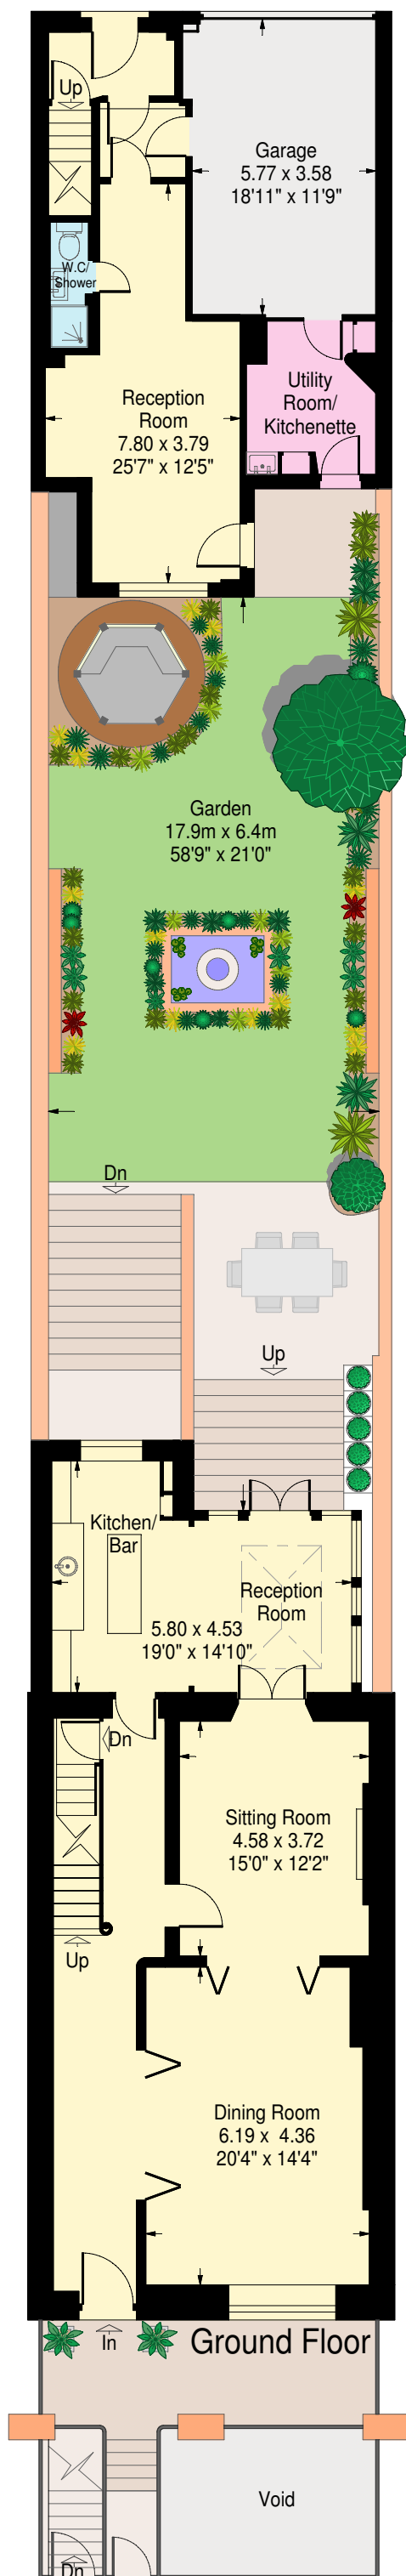

First Floor (Mews house)

Hanover Terrace,
London NW1

Approximate Gross Internal Area:
Total - 567.0 sq.m. / 6103 sq.ft.

Lower Ground Floor

Ground Floor

Third Floor

Second Floor

First Floor