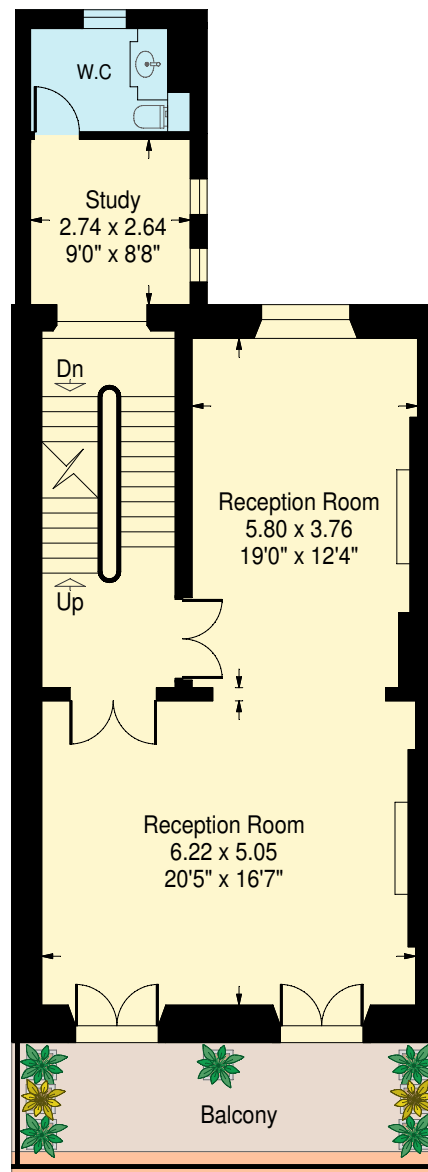

First Floor (Mews house)

Hanover Terrace,
London NW1

Approximate Gross Internal Area:
Total - 567.0 sq.m. / 6103 sq.ft.

Lower Ground Floor

Ground Floor

Third Floor

Second Floor

First Floor