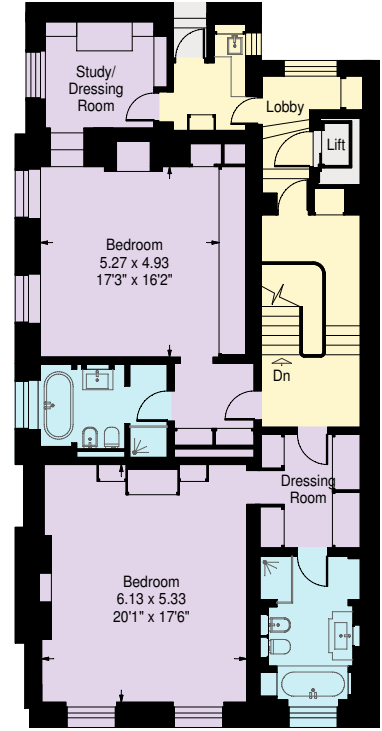

Portland Place, London W1

Lower Ground Floor

Ground Floor

Lower Mezzanine

Upper Mezzanine

First Floor

Second Floor

Approximate Gross Internal Area:
 Total - 759.4 sq.m. / 8174 sq.ft.
 (Including plant rooms and reduced height area below 1.5m)
 Plant rooms - 58.2 sq.m. / 626 sq.ft.
 Reduced height area - 5.5 sq.m. / 59 sq.ft.