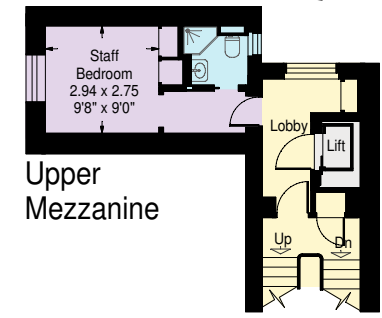

Portland Place, London W1

Lower Ground Floor

Ground Floor

Lower Mezzanine

Upper Mezzanine

First Floor

Second Floor

Approximate Gross Internal Area:
 Total - 759.4 sq.m. / 8174 sq.ft.
 (Including plant rooms and reduced height area below 1.5m)
 Plant rooms - 58.2 sq.m. / 626 sq.ft.
 Reduced height area - 5.5 sq.m. / 59 sq.ft.