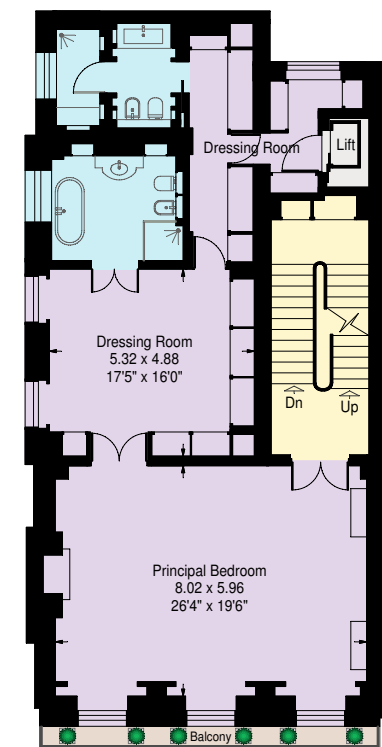

Portland Place, London W1

Lower Ground Floor

Ground Floor

Lower Mezzanine

Upper Mezzanine

First Floor

Second Floor

Approximate Gross Internal Area:
 Total - 759.4 sq.m. / 8174 sq.ft.
 (Including plant rooms and reduced height area below 1.5m)
 Plant rooms - 58.2 sq.m. / 626 sq.ft.
 Reduced height area - 5.5 sq.m. / 59 sq.ft.