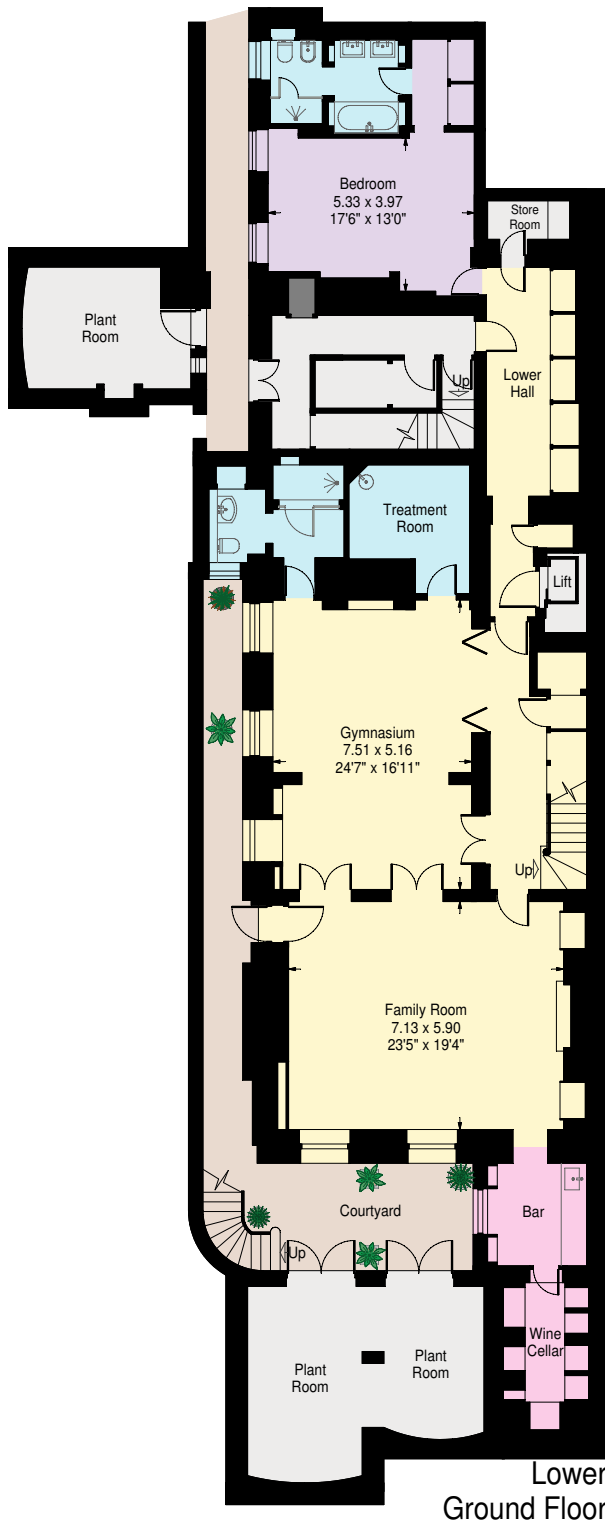

Portland Place, London W1

Lower Ground Floor

Ground Floor

Lower Mezzanine

Upper Mezzanine

First Floor

Second Floor

Approximate Gross Internal Area:
 Total - 759.4 sq.m. / 8174 sq.ft.
 (Including plant rooms and reduced height area below 1.5m)
 Plant rooms - 58.2 sq.m. / 626 sq.ft.
 Reduced height area - 5.5 sq.m. / 59 sq.ft.