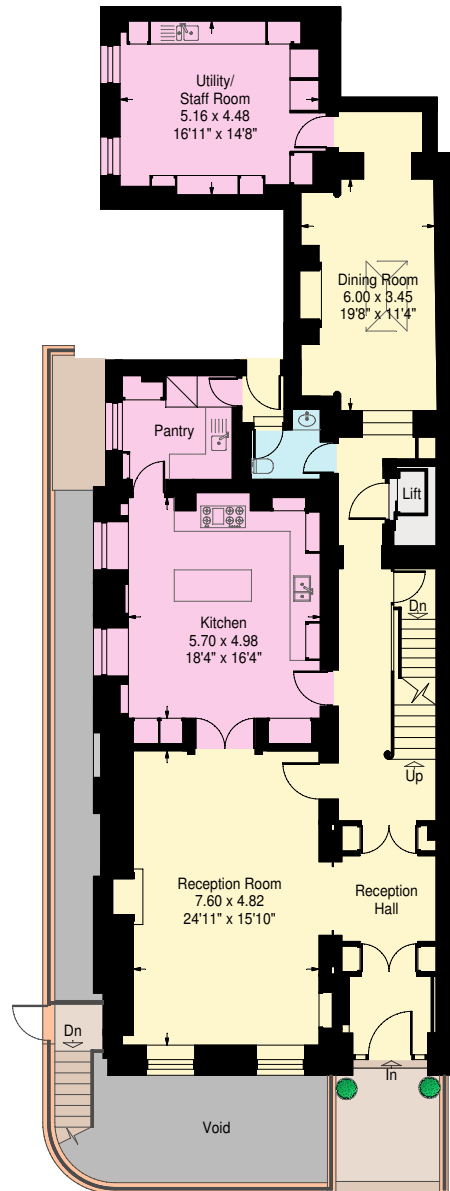

Portland Place, London W1

Lower Ground Floor

Ground Floor

Lower Mezzanine

Upper Mezzanine

First Floor

Second Floor

Approximate Gross Internal Area:
 Total - 759.4 sq.m. / 8174 sq.ft.
 (Including plant rooms and reduced height area below 1.5m)
 Plant rooms - 58.2 sq.m. / 626 sq.ft.
 Reduced height area - 5.5 sq.m. / 59 sq.ft.