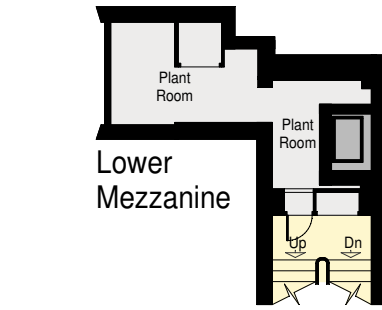

Portland Place, London W1

Lower Ground Floor

Ground Floor

Lower Mezzanine

Upper Mezzanine

First Floor

Second Floor

Approximate Gross Internal Area:
 Total - 759.4 sq.m. / 8174 sq.ft.
 (Including plant rooms and reduced height area below 1.5m)
 Plant rooms - 58.2 sq.m. / 626 sq.ft.
 Reduced height area - 5.5 sq.m. / 59 sq.ft.