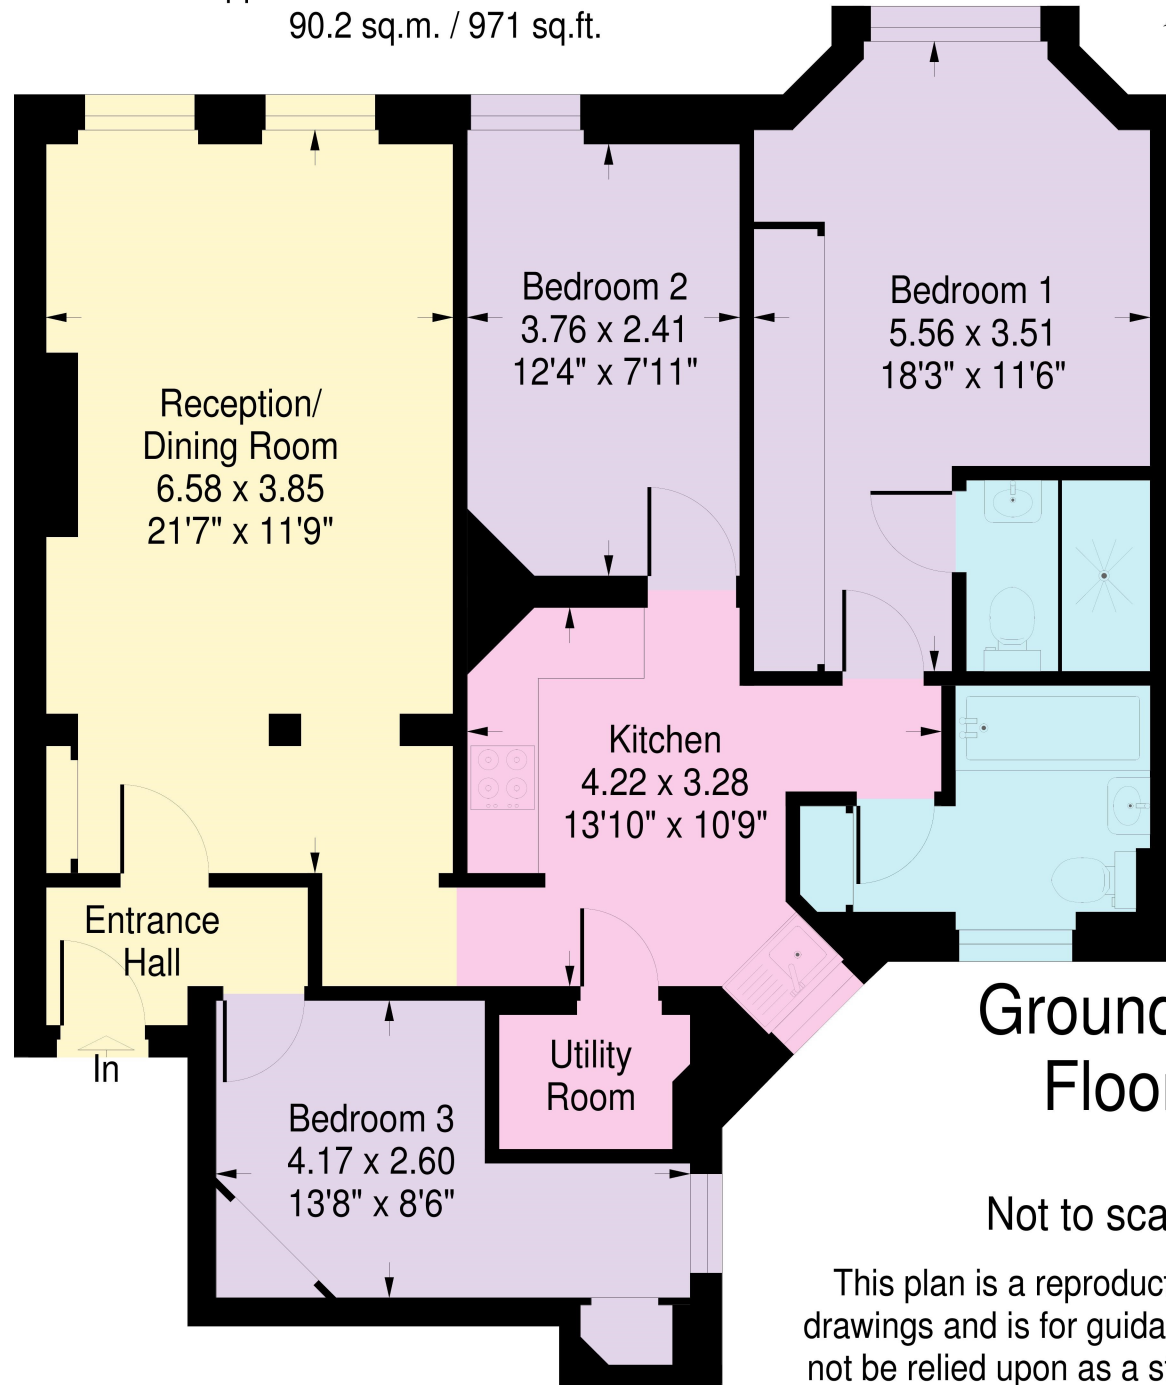

Abbey House, London NW8

Approximate Gross Internal Area:
90.2 sq.m. / 971 sq.ft.

Ground
Floor

Not to scale

This plan is a reproduction of existing drawings and is for guidance only, it must not be relied upon as a statement of fact.